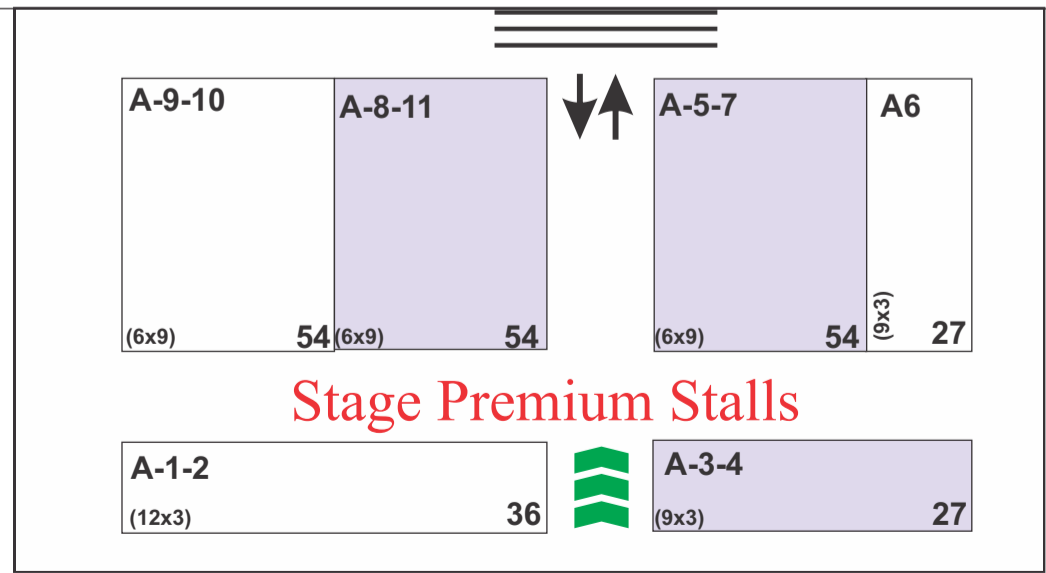

Goa

REFLECT
05 - 06 AUG 2022.

Dr. Shyama Prasad Mukherjee Stadium, Panaji, Goa

Fixed Card Rate - Rs. 9,000 /- per sq mt

Built-Up Stand Amenities

- Company Fascia Name
- White Modular Built-up Stand
- Panels (Back & Side Octonorm Walls)
- 1 Table, 2 Chairs, 2 Spotlights, Dustbin
- One Electric Point (15 Amp). Additional facilities

Gross Area: 3000Sqm
Saleable Area: 1500Sqm