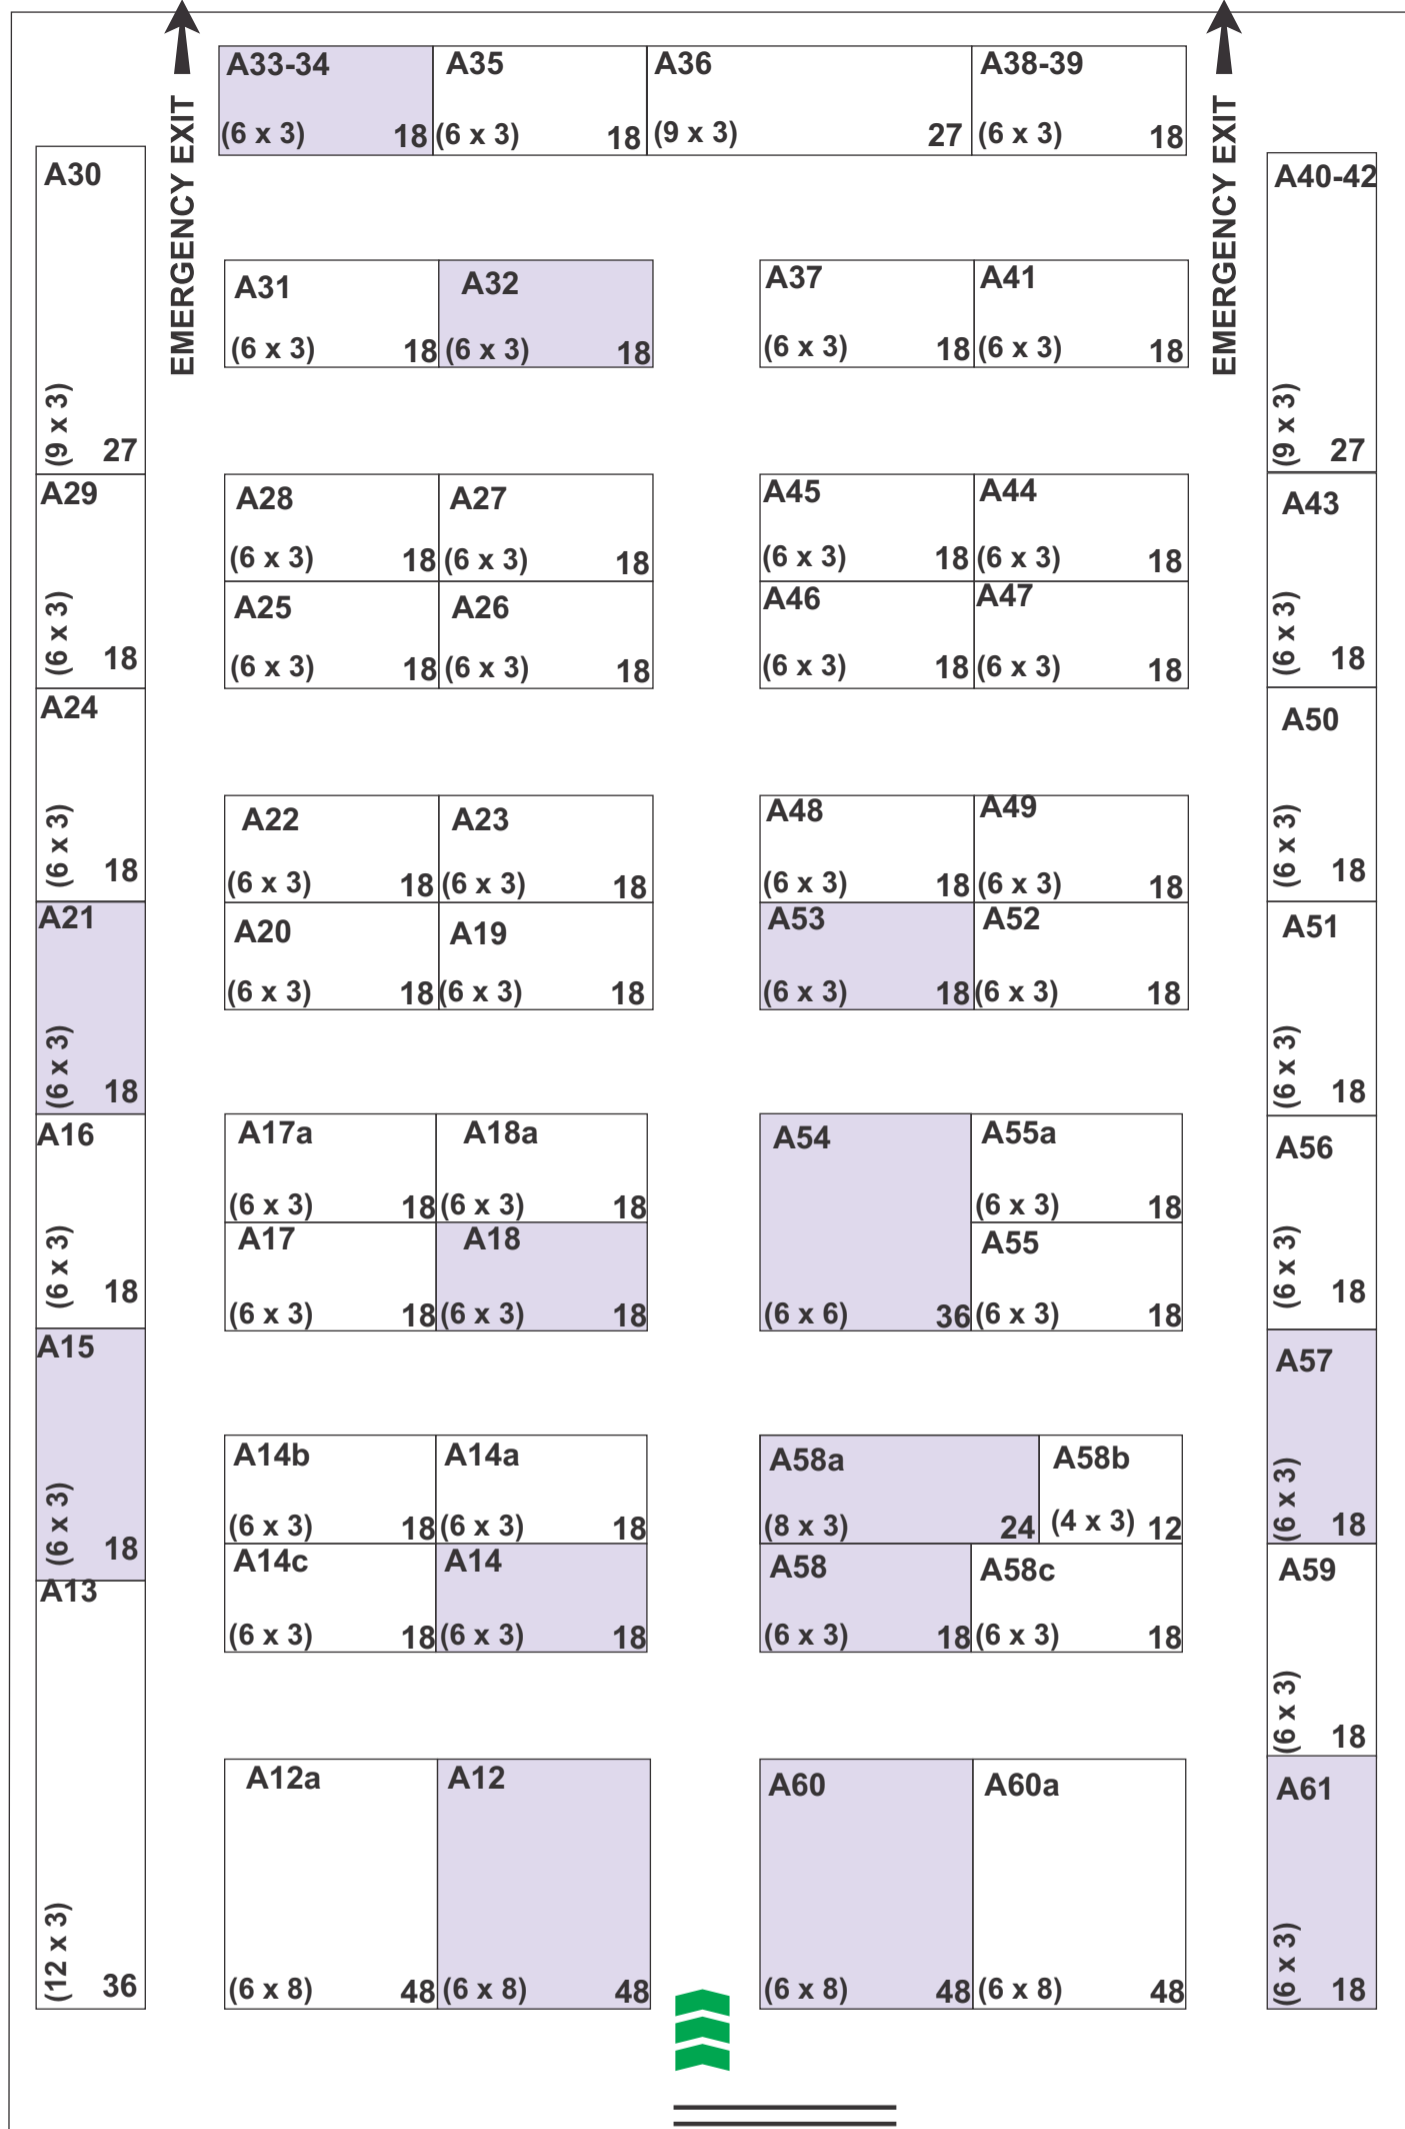

Goa

REFLECT
05 - 06 AUG 2022.

Dr. Shyama Prasad Mukherjee Stadium, Panaji, Goa

Fixed Card Rate - Rs. 9,000 /- per sq mt

Built-Up Stand Amenities

- Company Fascia Name
- White Modular Built-up Stand
- Panels (Back & Side Octonorm Walls)
- 1 Table, 2 Chairs, 2 Spotlights, Dustbin
- One Electric Point (15 Amp). Additional facilities

Gross Area: 3000Sqm
Saleable Area: 1500Sqm