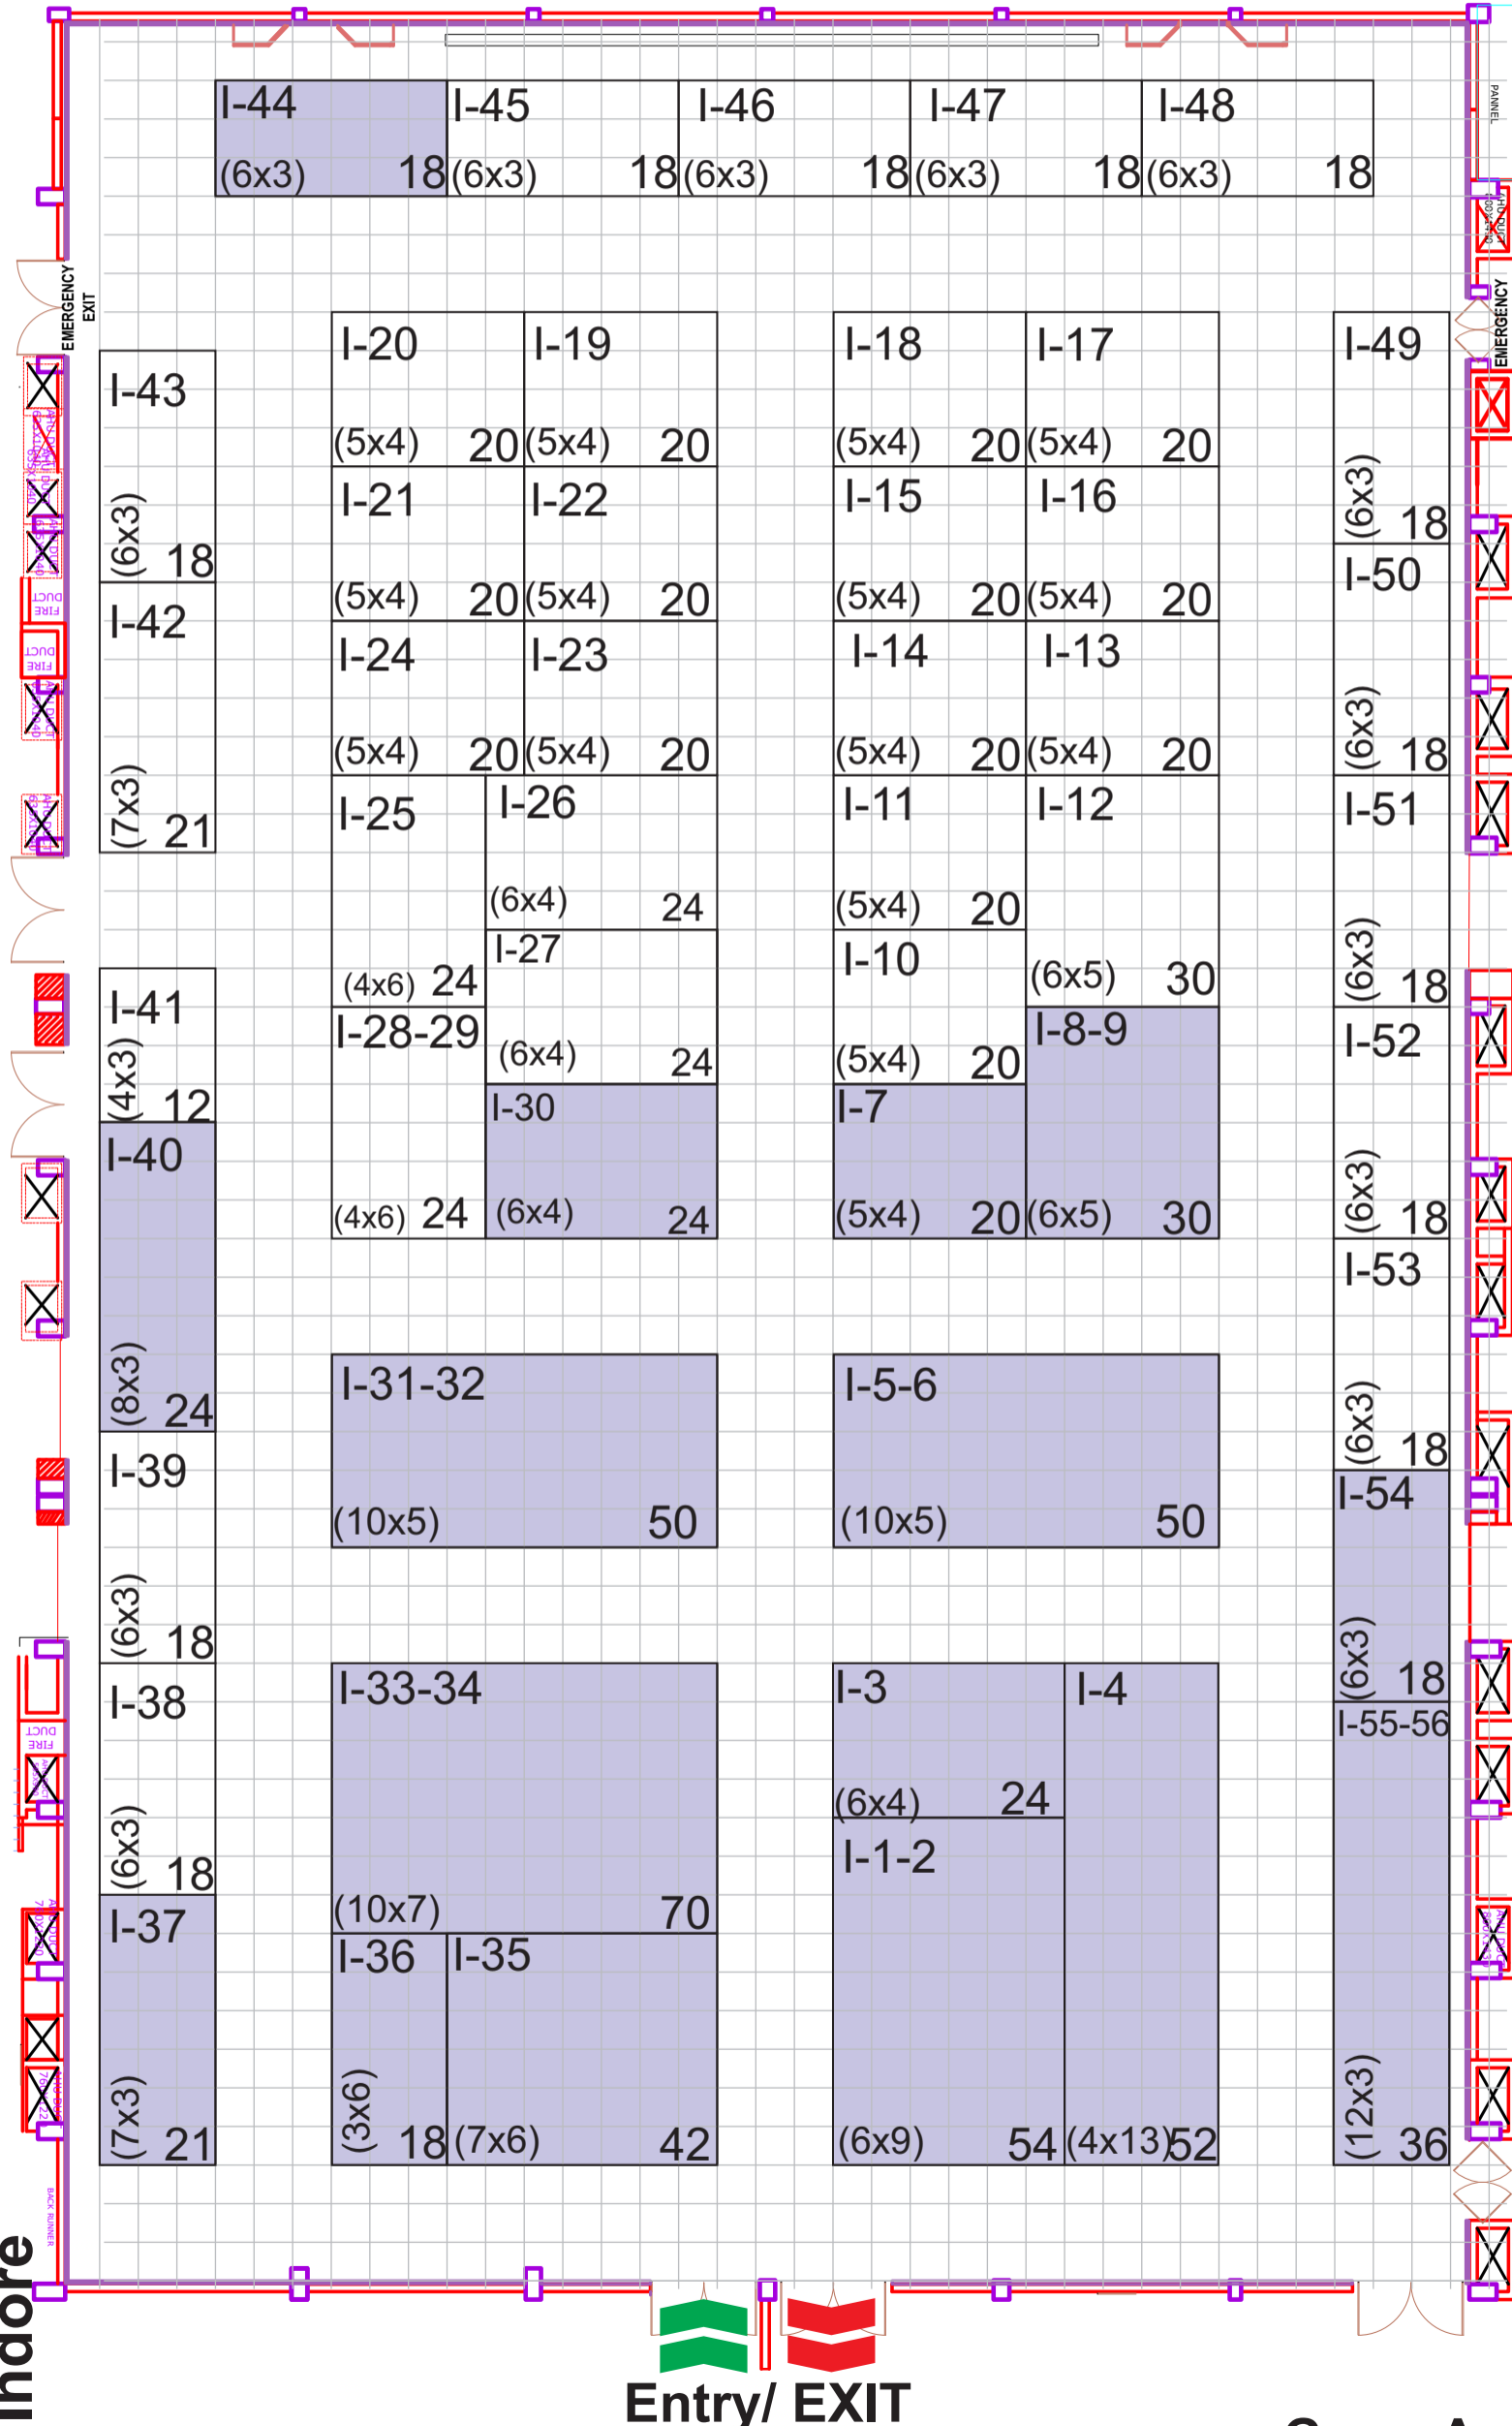

REFLECT

27 - 28th MAY 2022.

Brilliant Convention Centre Indore

Fixed Card Rate - Rs. 9,000 /- per sq mt

Built-Up Stand Amenities

- Company Fascia Name
- White Modular Built-up Stand
- Panels (Back & Side Octonorm Walls)
- 1 Table, 2 Chairs, 2 Spotlights, Dustbin
- One Electric Point (15 Amp).

Indore

Entry/ EXIT

Gross Area: 2,088Sqm
 Saleable Area: 1,206 Sqm