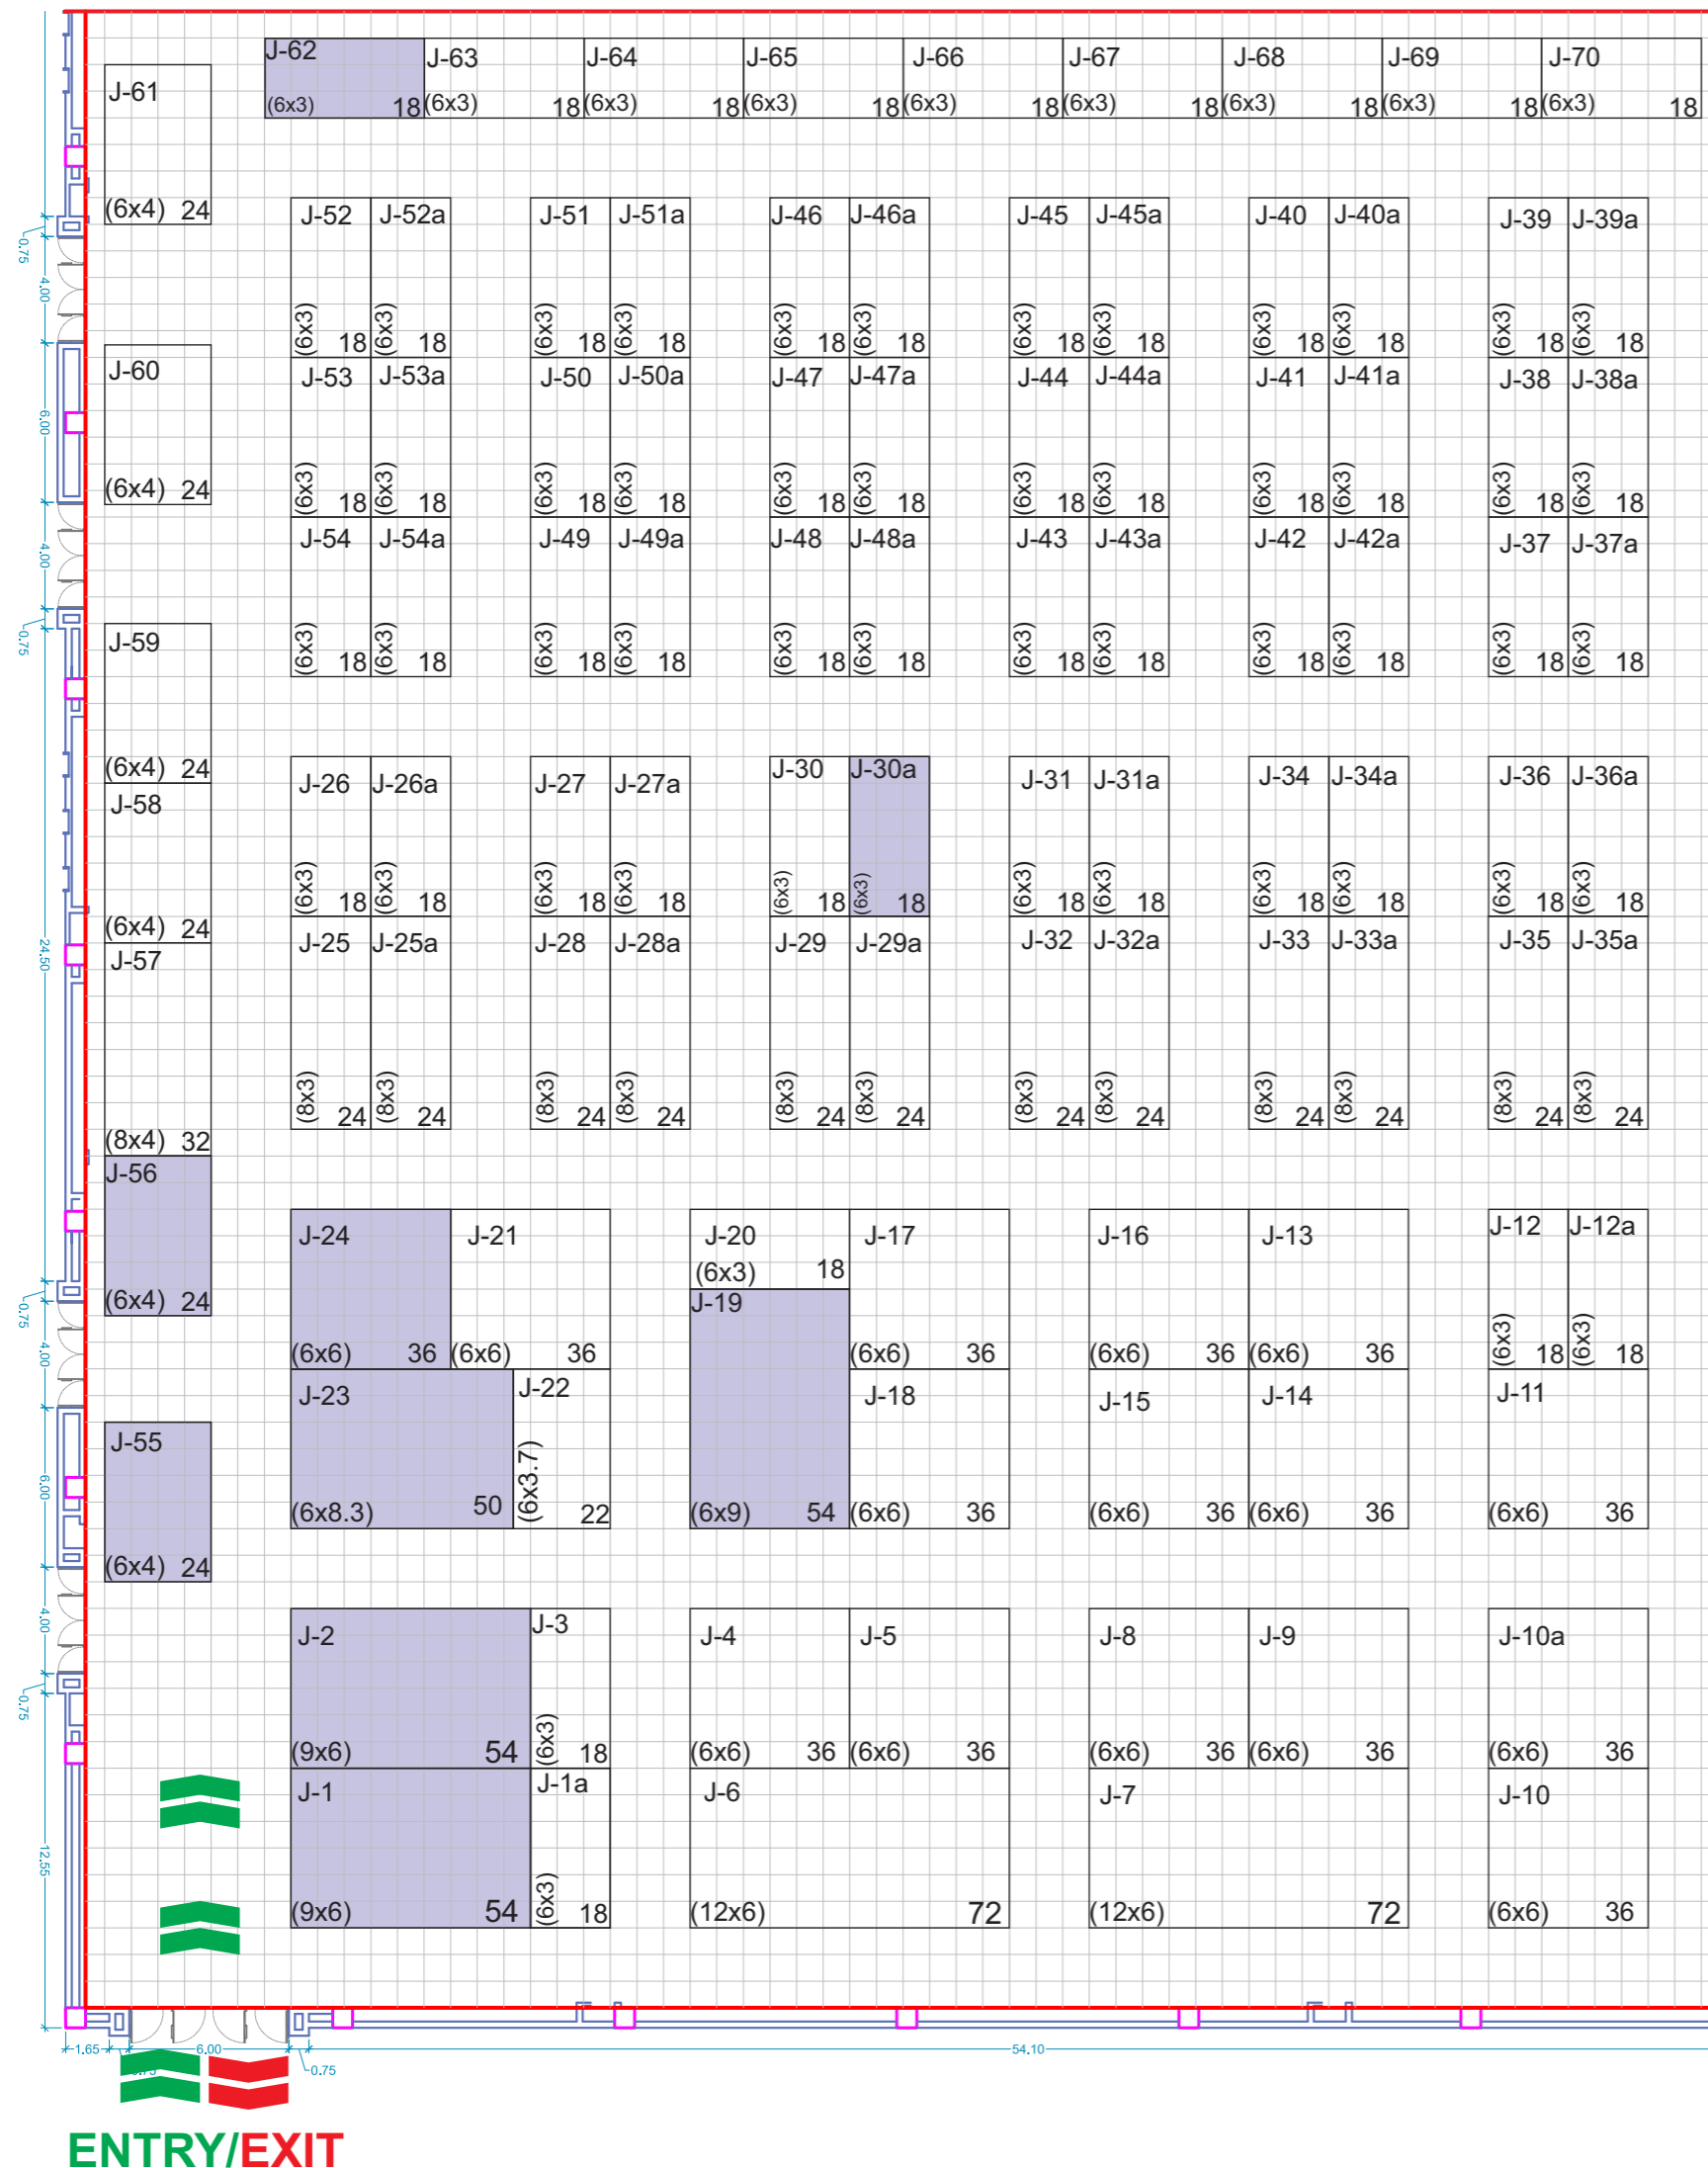

REFLECT

**5 - 6th AUGUST 2022**

**Jaipur Exhibition & Convention Centre | JECC**

Fixed Card Rate - Rs. 9,000 /- per sq mt

### Built-Up Stand Amenities

- Company Fascia Name
- White Modular Built-up Stand
- Panels (Back & Side Octonorm Walls)
- 1 Table, 2 Chairs, 2 Spotlights, Dustbin
- One Electric Point (15 Amp).

Jaipur

ENTRY/EXIT

Gross Area: 4050 Sqm  
Saleable Area: 2498 Sqm