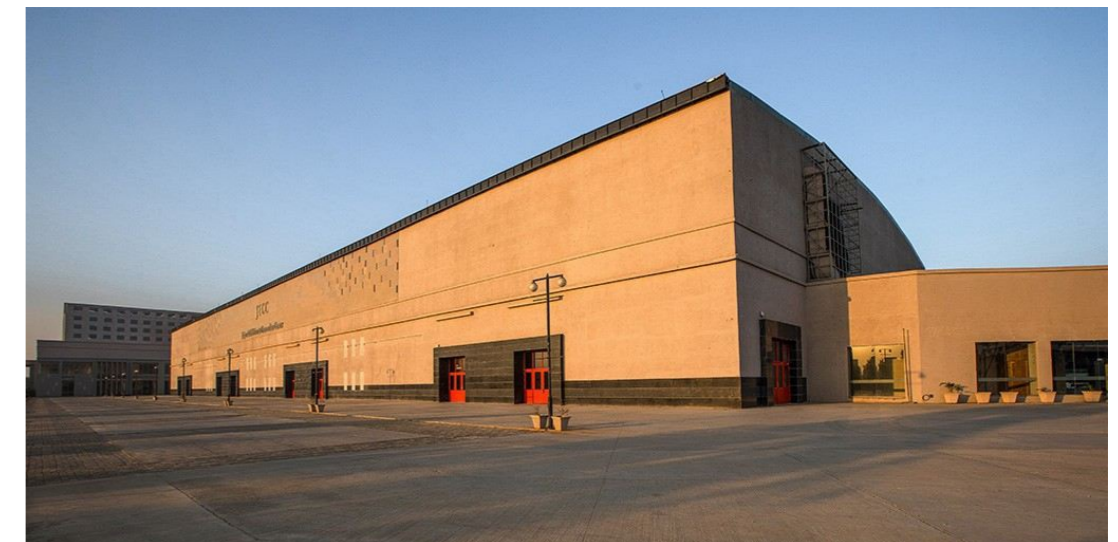

REFLECT

**5 - 6th AUGUST 2022**

**Jaipur Exhibition & Convention Centre | JECC**

Fixed Card Rate - Rs. 9,000 /- per sq mt

### Built-Up Stand Amenities

- Company Fascia Name
- White Modular Built-up Stand
- Panels (Back & Side Octonorm Walls)
- 1 Table, 2 Chairs, 2 Spotlights, Dustbin
- One Electric Point (15 Amp).

Jaipur

ENTRY/EXIT